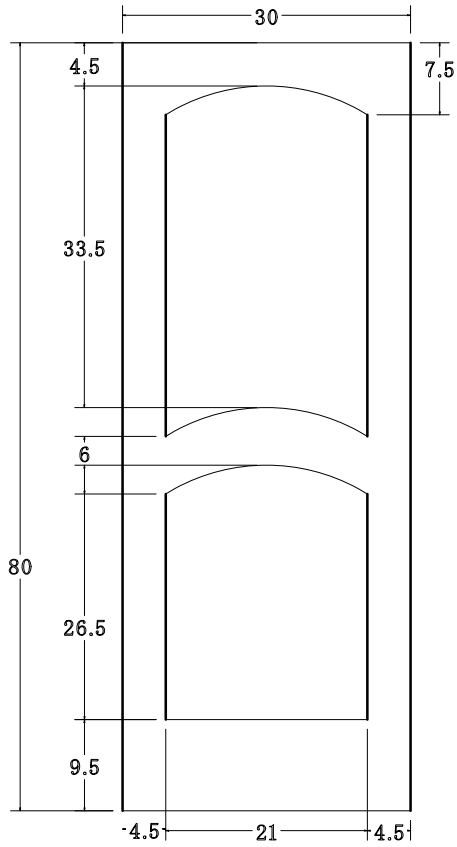

**DOOR
WORKS
COMPANY**

Camilla

DRAWING DATE: 05/2011

DRAWN BY:

APPROVED BY:

FILE NAME: