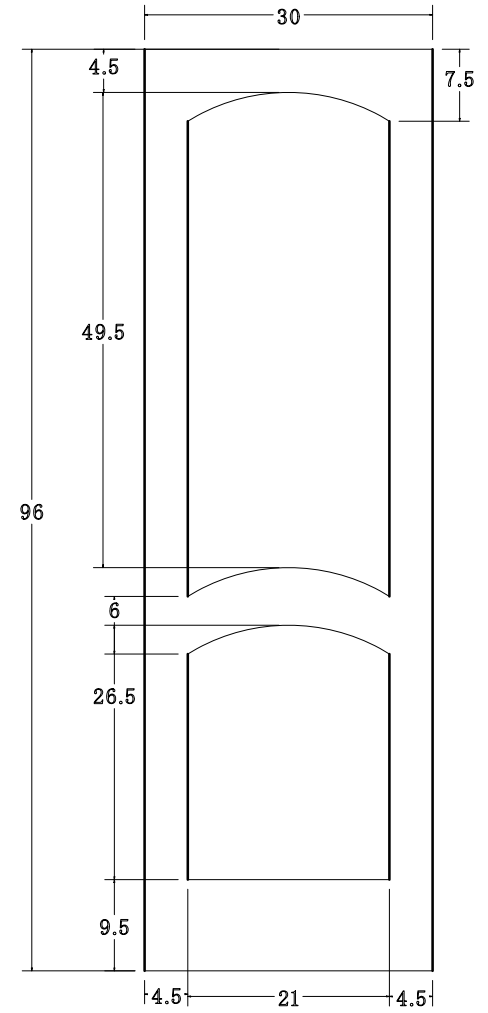

**DOOR
WORKS
COMPANY**

Camilla

DRAWING DATE: 05/2011

DRAWN BY:

APPROVED BY:

FILE NAME: