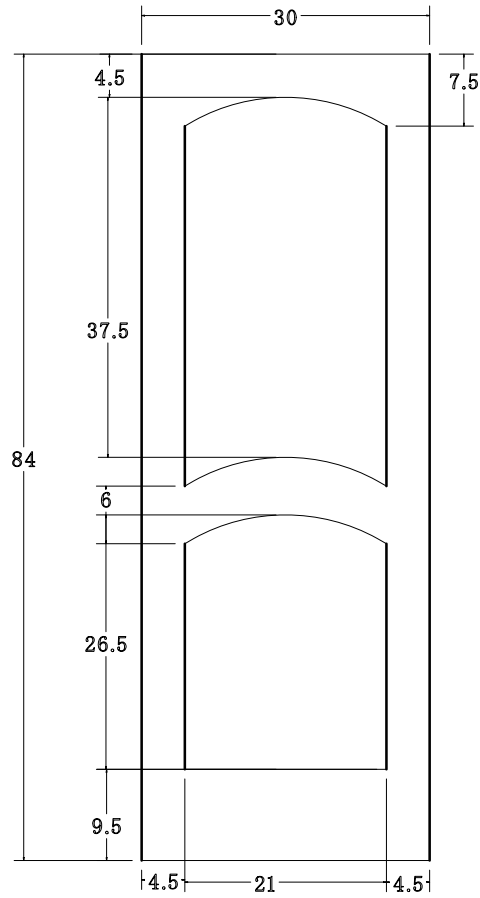

**DOOR
WORKS
COMPANY**

Camilla

DRAWING DATE: 05/2011

DRAWN BY:

APPROVED BY:

FILE NAME: